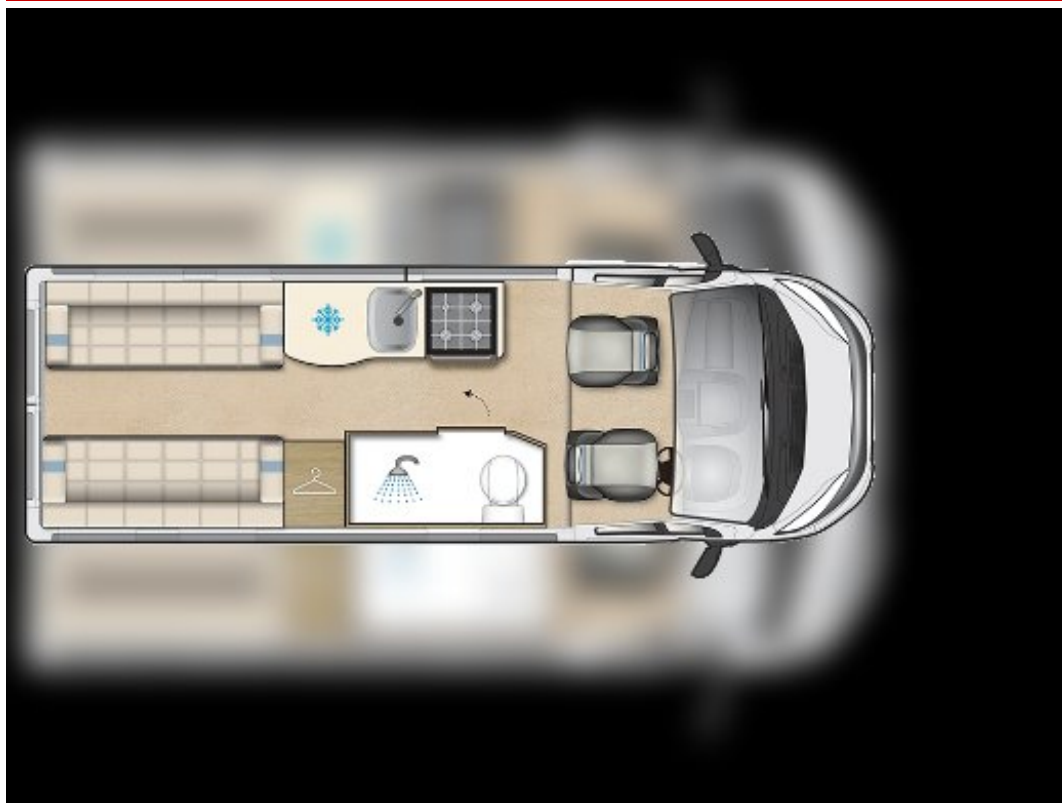

2022 Auto-Sleepers Warwick XL

£66,495

Engine: Diesel
Gearbox: Manual
Mileage: 0
BHP: 140bhp
Length: 6360mm
Width: 2260mm
Unladen Weight: 3500kg

3 A's Leisure Motorhome & Caravan Company

Head Office
 Carmarthenshire
 Showground
 Carmarthen
 Dyfed, SA33 5DR

MICROWAVE
 FRIDGE FREEZER
 CRUISE CONTROL
 BLINDS
 CASSETTE TOILET
 HAND BASIN
 SOLAR PANEL
 6 MONTHS WATER INGRESS WARRANTY
 CAB BLINDS
 DAB RADIO

EXTERNAL BBQ POINT
 EXTERNAL 230V SOCKET
 TV DIRECTIONAL AERIAL
 REVERSE CAMERA
 AWNING LIGHT
 CAB AIR CON
 LED DAY RUNNING LIGHTS
 FINANCE AVAILABLE

DRAINER
 3 POINT SEATBELTS
 ALLOY WHEELS
 BATTERY CHARGER
 SHOWER
 FLY SCREENS
 SWIVEL CHAIRS
 2 YEAR WARRANTY
 AUTOMATIC
 CANOPY
 25 LITRE UNDERFLOOR MOUNTED LPG GAS TANK
 80W SOLAR PANEL
 LOOSE FIT CARPETS
 TRUMA BLOWN AIR HEATING
 MAINS ELECTRIC
 9G AUTOMATIC GEARBOX
 CRUISE CONTROL
 PART EXCHANGE WELCOME

2022 MODEL DUE IN. PHOTOS ARE OF A 2021 MODEL, THE 2022 WILL BE SLIGHTLY DIFFERENT. SPEC - Peugeot - Gold Cab - Fabric - Sagrada - Fabric Colour - Mocha - Premium Pack - Winter Pack